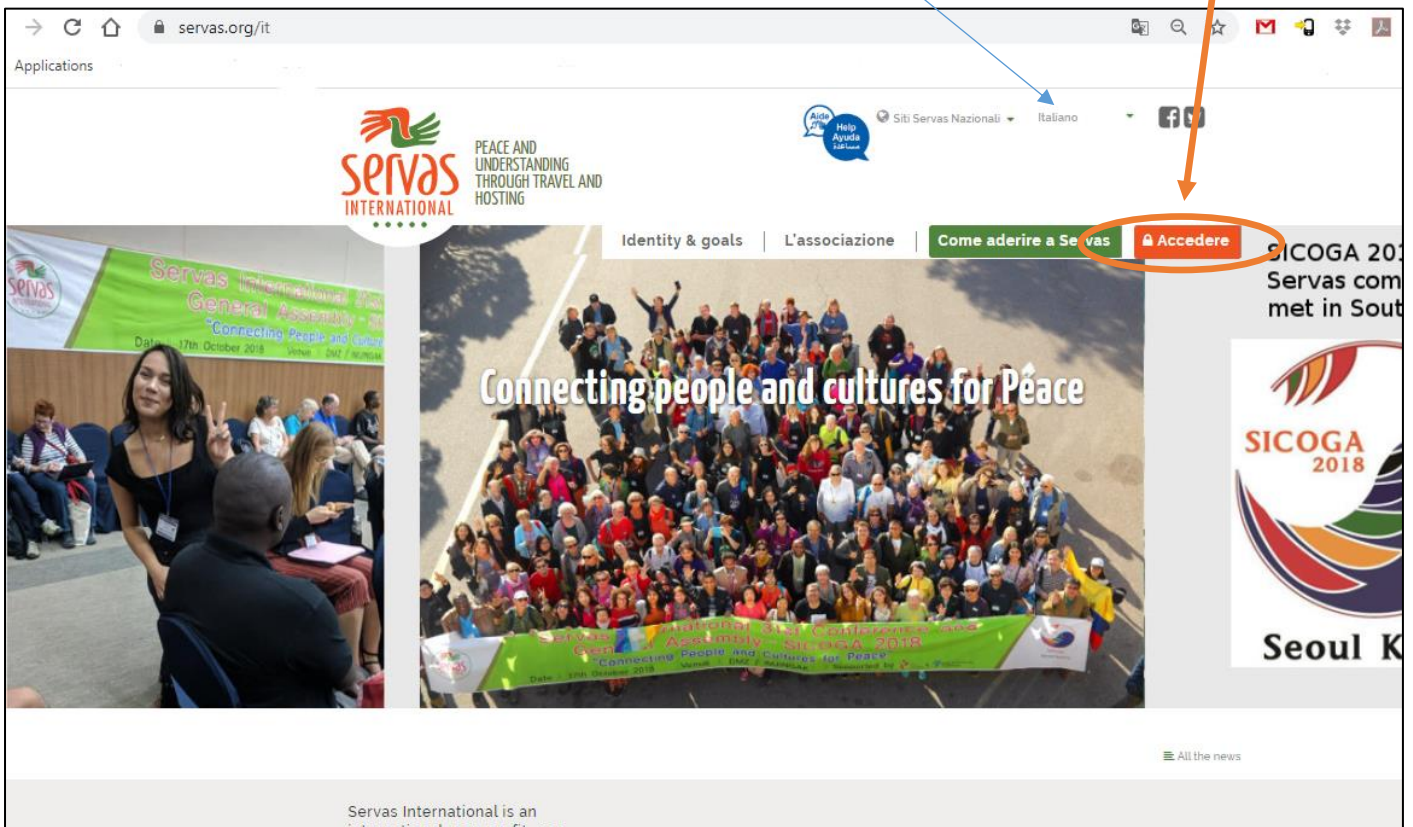

Ho dimenticato la mia password

1. Collegatevi su servas.org e, se volete, potete cambiare la lingua in italiano. Clicca su **[Accedere]**

2. Scrivi il tuo nome utente o il tuo indirizzo e-mail, poi clicca su **[Password dimenticata]**